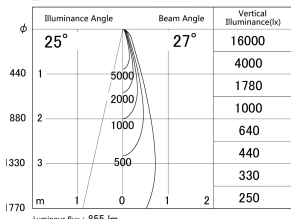

Item no. DD146-0825W9027

Series Name: Cledy versa L-G (DD146)

■ Lighting Distribution Curve (cd/1000 lm)

Installation	Recessed mount
Type	High-efficiency Lens type adjustable downlight
Fixture wattage	7.5W
Beam angle	27deg
Color Temp.	2700K
CRI	Ra>90
Luminous	853 lm
Body	Die-castaluminumalloy
Body finish	N/A
Trim finish	White
Reflector finish	N/A
IP Rate	IP20
Light source	COB module
Input Voltage	AC220~240V
Dimming Type	Non-Dimmable
Certificate	CE,CCC
Cut Hole	100mm