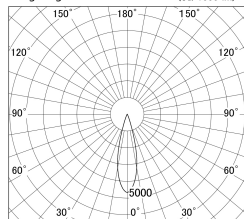

■ Lighting Distribution Curve (cd/1000 lm)