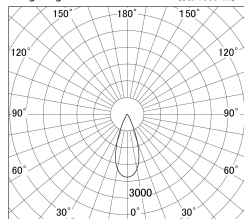

Installation	Recessed mount
Type	High-efficiency Lens type adjustable downlight
Fixture wattage	7.5W
Beam angle	38deg
Color Temp.	2700K
CRI	Ra>90
Luminous	817 lm
Body	Die-castaluminumalloy
Body finish	N/A
Trim finish	White
Reflector finish	N/A
IP Rate	IP20
Light source	COB module
Input Voltage	AC220~240V
Dimming Type	Non-Dimmable
Certificate	CE,CCC
Cut Hole	100mm

■ Lighting Distribution Curve (cd/1000 lm)