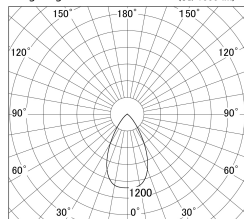

Installation	Recessed mount
Type	High-efficiency Lens type adjustable downlight
Fixture wattage	7.5W
Beam angle	58deg
Color Temp.	2700K
CRI	Ra>90
Luminous	813 lm
Body	Die-castaluminumalloy
Body finish	N/A
Trim finish	White
Reflector finish	N/A
IP Rate	IP20
Light source	COB module
Input Voltage	AC220~240V
Dimming Type	Non-Dimmable
Certificate	CE,CCC
Cut Hole	100mm

■ Lighting Distribution Curve (cd/1000 lm)