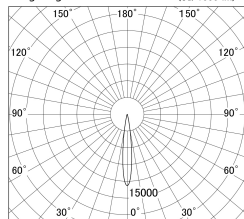

Installation	Recessed mount
Type	High-efficiency Lens type adjustable downlight
Fixture wattage	14W
Beam angle	14deg
Color Temp.	2700K
CRI	Ra>90
Luminous	1182 lm
Body	Die-castaluminumalloy
Body finish	N/A
Trim finish	White
Reflector finish	N/A
IP Rate	IP20
Light source	COB module
Input Voltage	AC220~240V
Dimming Type	Non-Dimmable
Certificate	CE,CCC
Cut Hole	100mm

■ Lighting Distribution Curve (cd/1000 lm)

Illuminance Angle	Beam Angle	Vertical Illuminance(Lx)
13°	14°	60750
		15190
		6750
		3800
		2430
		1690
		1240
		950

Luminous flux : 1180 lm