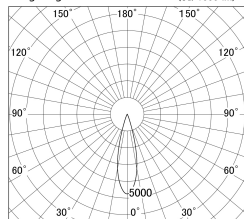

■ Lighting Distribution Curve (cd/1000 lm)