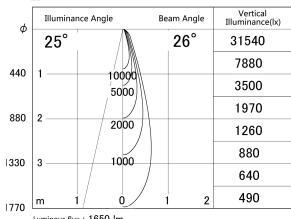

Item no. DD146-1525W9027

Series Name: Cledy versa L-G (DD146)

■ Lighting Distribution Curve (cd/1000 lm)

Installation	Recessed mount
Type	High-efficiency Lens type adjustable downlight
Fixture wattage	14W
Beam angle	26deg
Color Temp.	2700K
CRI	Ra>90
Luminous	1650 lm
Body	Die-castaluminumalloy
Body finish	N/A
Trim finish	White
Reflector finish	N/A
IP Rate	IP20
Light source	COB module
Input Voltage	AC220~240V
Dimming Type	Non-Dimmable
Certificate	CE,CCC
Cut Hole	100mm