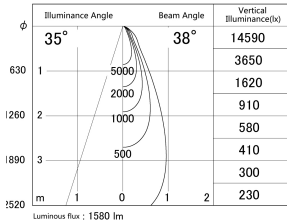

Item no. DD146-1535W9027

Series Name: Cledy versa L-G (DD146)

■ Lighting Distribution Curve (cd/1000 lm)

■ Direct Horizontal Illuminance DD146-1535W9027

Installation	Recessed mount
Type	High-efficiency Lens type adjustable downlight
Fixture wattage	14W
Beam angle	38deg
Color Temp.	2700K
CRI	Ra>90
Luminous	1582 lm
Body	Die-castaluminumalloy
Body finish	N/A
Trim finish	White
Reflector finish	N/A
IP Rate	IP20
Light source	COB module
Input Voltage	AC220~240V
Dimming Type	Non-Dimmable
Certificate	CE,CCC
Cut Hole	100mm