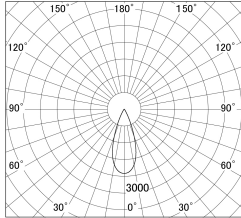

Item no. DD146-1535W9027

Series Name: Cledy versa L-G (DD146)

■ Lighting Distribution Curve (cd/1000 lm)

■ Direct Horizontal Illuminance DD146-1535W9027

Installation	Recessed mount
Type	High-efficiency Lens type adjustable downlight
Fixture wattage	14W
Beam angle	38deg
Color Temp.	2700K
CRI	Ra>90
Luminous	1582 lm
Body	Die-castaluminumalloy
Body finish	N/A
Trim finish	White
Reflector finish	N/A
IP Rate	IP20
Light source	COB module
Input Voltage	AC220~240V
Dimming Type	Non-Dimmable
Certificate	CE,CCC
Cut Hole	100mm