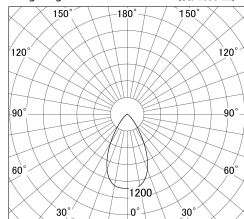

Installation	Recessed mount
Type	High-efficiency Lens type adjustable downlight
Fixture wattage	14W
Beam angle	57deg
Color Temp.	2700K
CRI	Ra>90
Luminous	1573 lm
Body	Die-cast aluminum alloy
Body finish	N/A
Trim finish	White
Reflector finish	N/A
IP Rate	IP20
Light source	COB module
Input Voltage	AC220~240V
Dimming Type	Non-Dimmable
Certificate	CE,CCC
Cut Hole	100mm

■ Lighting Distribution Curve (cd/1000 lm)