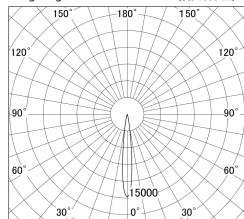

Installation	Recessed mount
Type	High-efficiency Lens type adjustable downlight
Fixture wattage	21W
Beam angle	12deg
Color Temp.	2700K
CRI	Ra>90
Luminous	2465 lm
Body	Die-cast aluminum alloy
Body finish	N/A
Trim finish	White
Reflector finish	N/A
IP Rate	IP20
Light source	COB module
Input Voltage	AC220~240V
Dimming Type	Non-Dimmable
Certificate	CE,CCC
Cut Hole	125mm

■ Lighting Distribution Curve (cd/1000 lm)