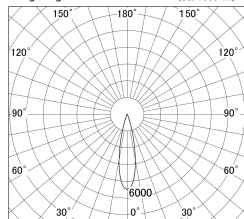

Installation	Recessed mount
Type	High-efficiency Lens type adjustable downlight
Fixture wattage	21W
Beam angle	24deg
Color Temp.	2700K
CRI	Ra>90
Luminous	2454 lm
Body	Die-cast aluminum alloy
Body finish	N/A
Trim finish	White
Reflector finish	N/A
IP Rate	IP20
Light source	COB module
Input Voltage	AC220~240V
Dimming Type	Non-Dimmable
Certificate	CE,CCC
Cut Hole	125mm

■ Lighting Distribution Curve (cd/1000 lm)

φ	Illuminance Angle	Beam Angle	Vertical Illuminance(lx)
	22°	24°	52970
380			13240
1	20000		5890
770	10000		3310
2	5000		2120
1160	2000		1470
3			1080
1550			830

Luminous flux : 2455 lm