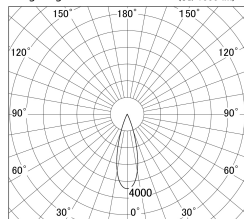

Installation	Recessed mount
Type	High-efficiency Lens type adjustable downlight
Fixture wattage	21W
Beam angle	30deg
Color Temp.	2700K
CRI	Ra>90
Luminous	2464 lm
Body	Die-cast aluminum alloy
Body finish	N/A
Trim finish	White
Reflector finish	N/A
IP Rate	IP20
Light source	COB module
Input Voltage	AC220~240V
Dimming Type	Non-Dimmable
Certificate	CE,CCC
Cut Hole	125mm

■ Lighting Distribution Curve (cd/1000 lm)