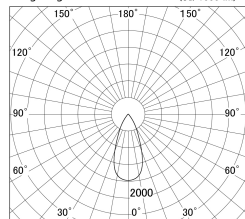

Installation	Recessed mount
Type	High-efficiency Lens type adjustable downlight
Fixture wattage	21W
Beam angle	44deg
Color Temp.	2700K
CRI	Ra>90
Luminous	2245 lm
Body	Die-cast aluminum alloy
Body finish	N/A
Trim finish	White
Reflector finish	N/A
IP Rate	IP20
Light source	COB module
Input Voltage	AC220~240V
Dimming Type	Non-Dimmable
Certificate	CE,CCC
Cut Hole	125mm

■ Lighting Distribution Curve (cd/1000 lm)