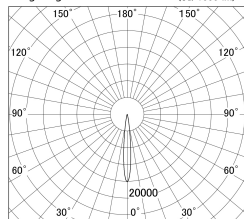

Installation	Recessed mount
Type	High-efficiency Lens type adjustable downlight
Fixture wattage	24W
Beam angle	12deg
Color Temp.	2700K
CRI	Ra>90
Luminous	2268 lm
Body	Die-castaluminumalloy
Body finish	N/A
Trim finish	White
Reflector finish	N/A
IP Rate	IP20
Light source	COB module
Input Voltage	AC220~240V
Dimming Type	Non-Dimmable
Certificate	CE,CCC
Cut Hole	125mm

■ Lighting Distribution Curve (cd/1000 lm)