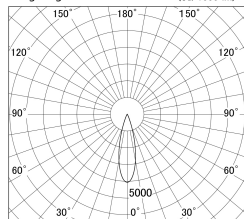

Installation	Recessed mount
Type	High-efficiency Lens type adjustable downlight
Fixture wattage	24W
Beam angle	27deg
Color Temp.	2700K
CRI	Ra>90
Luminous	3099 lm
Body	Die-castaluminumalloy
Body finish	N/A
Trim finish	White
Reflector finish	N/A
IP Rate	IP20
Light source	COB module
Input Voltage	AC220~240V
Dimming Type	Non-Dimmable
Certificate	CE,CCC
Cut Hole	125mm

■ Lighting Distribution Curve (cd/1000 lm)