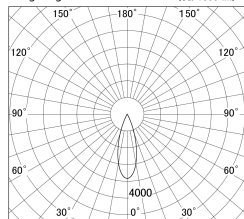

Installation	Recessed mount
Type	High-efficiency Lens type adjustable downlight
Fixture wattage	24W
Beam angle	32deg
Color Temp.	2700K
CRI	Ra>90
Luminous	3115 lm
Body	Die-castaluminumalloy
Body finish	N/A
Trim finish	White
Reflector finish	N/A
IP Rate	IP20
Light source	COB module
Input Voltage	AC220~240V
Dimming Type	Non-Dimmable
Certificate	CE,CCC
Cut Hole	125mm

■ Lighting Distribution Curve (cd/1000 lm)