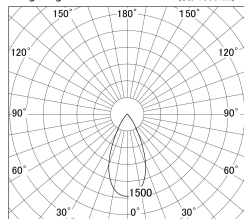

Installation	Recessed mount
Type	High-efficiency Lens type adjustable downlight
Fixture wattage	24W
Beam angle	48deg
Color Temp.	2700K
CRI	Ra>90
Luminous	2855 lm
Body	Die-castaluminumalloy
Body finish	N/A
Trim finish	White
Reflector finish	N/A
IP Rate	IP20
Light source	COB module
Input Voltage	AC220~240V
Dimming Type	Non-Dimmable
Certificate	CE,CCC
Cut Hole	125mm

■ Lighting Distribution Curve (cd/1000 lm)