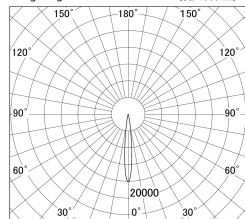

Installation	Recessed mount
Type	High-efficiency Lens type adjustable downlight
Fixture wattage	28W
Beam angle	12deg
Color Temp.	2700K
CRI	Ra>90
Luminous	2595 lm
Body	Die-castaluminumalloy
Body finish	N/A
Trim finish	White
Reflector finish	N/A
IP Rate	IP20
Light source	COB module
Input Voltage	AC220~240V
Dimming Type	Non-Dimmable
Certificate	CE,CCC
Cut Hole	125mm

Lighting Distribution Curve (cd/1000 lm)

φ	Illuminance Angle	Beam Angle	Vertical Illuminance(lx)
11°	12°		168460
190			42110
1			18720
380			10530
2			6740
570			4680
3			3440
770			2630
m			

Luminous flux : 2595 lm