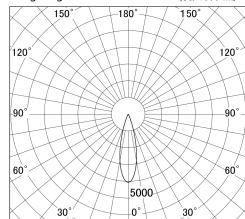

Installation	Recessed mount
Type	High-efficiency Lens type adjustable downlight
Fixture wattage	28W
Beam angle	27deg
Color Temp.	2700K
CRI	Ra>90
Luminous	3582 lm
Body	Die-cast aluminum alloy
Body finish	N/A
Trim finish	White
Reflector finish	N/A
IP Rate	IP20
Light source	COB module
Input Voltage	AC220~240V
Dimming Type	Non-Dimmable
Certificate	CE,CCC
Cut Hole	125mm

■ Lighting Distribution Curve (cd/1000 lm)