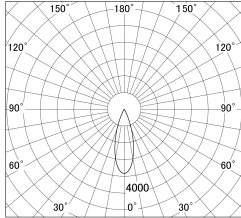

Item no. DD146-3035W9027

Series Name: Cledy versa L-G (DD146)

■ Lighting Distribution Curve (cd/1000 lm)

■ Direct Horizontal Illuminance DD146-3035W9027

Installation	Recessed mount
Type	High-efficiency Lens type adjustable downlight
Fixture wattage	28W
Beam angle	32deg
Color Temp.	2700K
CRI	Ra>90
Luminous	3602 lm
Body	Die-castaluminumalloy
Body finish	N/A
Trim finish	White
Reflector finish	N/A
IP Rate	IP20
Light source	COB module
Input Voltage	AC220~240V
Dimming Type	Non-Dimmable
Certificate	CE,CCC
Cut Hole	125mm