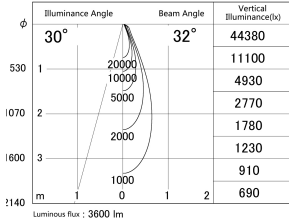

Item no. DD146-3035W9027

Series Name: Cledy versa L-G (DD146)

■ Lighting Distribution Curve (cd/1000 lm)

■ Direct Horizontal Illuminance DD146-3035W9027

Installation	Recessed mount
Type	High-efficiency Lens type adjustable downlight
Fixture wattage	28W
Beam angle	32deg
Color Temp.	2700K
CRI	Ra>90
Luminous	3602 lm
Body	Die-castaluminumalloy
Body finish	N/A
Trim finish	White
Reflector finish	N/A
IP Rate	IP20
Light source	COB module
Input Voltage	AC220~240V
Dimming Type	Non-Dimmable
Certificate	CE,CCC
Cut Hole	125mm