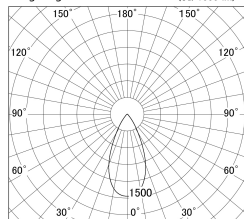

Installation	Recessed mount
Type	High-efficiency Lens type adjustable downlight
Fixture wattage	28W
Beam angle	48deg
Color Temp.	2700K
CRI	Ra>90
Luminous	3300 lm
Body	Die-castaluminumalloy
Body finish	N/A
Trim finish	White
Reflector finish	N/A
IP Rate	IP20
Light source	COB module
Input Voltage	AC220~240V
Dimming Type	Non-Dimmable
Certificate	CE,CCC
Cut Hole	125mm

■ Lighting Distribution Curve (cd/1000 lm)