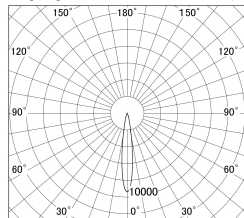

Installation	Recessed mount
Type	High-efficiency Lens type adjustable downlight
Fixture wattage	32W
Beam angle	15deg
Color Temp.	2700K
CRI	Ra>90
Luminous	2925 lm
Body	Die-castaluminumalloy
Body finish	N/A
Trim finish	White
Reflector finish	N/A
IP Rate	IP20
Light source	COB module
Input Voltage	AC220~240V
Dimming Type	Non-Dimmable
Certificate	CE,CCC
Cut Hole	150mm

■ Lighting Distribution Curve (cd/1000 lm)