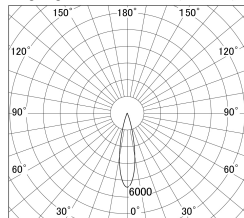

Installation	Recessed mount
Type	High-efficiency Lens type adjustable downlight
Fixture wattage	32W
Beam angle	23deg
Color Temp.	2700K
CRI	Ra>90
Luminous	3899 lm
Body	Die-castaluminumalloy
Body finish	N/A
Trim finish	White
Reflector finish	N/A
IP Rate	IP20
Light source	COB module
Input Voltage	AC220~240V
Dimming Type	Non-Dimmable
Certificate	CE,CCC
Cut Hole	150mm

■ Lighting Distribution Curve (cd/1000 lm)