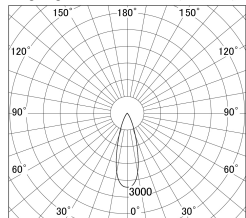

Installation	Recessed mount
Type	High-efficiency Lens type adjustable downlight
Fixture wattage	32W
Beam angle	32deg
Color Temp.	2700K
CRI	Ra>90
Luminous	3939 lm
Body	Die-castaluminumalloy
Body finish	N/A
Trim finish	White
Reflector finish	N/A
IP Rate	IP20
Light source	COB module
Input Voltage	AC220~240V
Dimming Type	Non-Dimmable
Certificate	CE,CCC
Cut Hole	150mm

■ Lighting Distribution Curve (cd/1000 lm)