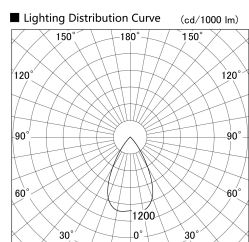

Item no. DD146-3550W9027

Series Name: Cledy versa L-G (DD146)

Installation	Recessed mount
Type	High-efficiency Lens type adjustable downlight
Fixture wattage	32W
Beam angle	59deg
Color Temp.	2700K
CRI	Ra>90
Luminous	3779 lm
Body	Die-cast aluminum alloy
Body finish	N/A
Trim finish	White
Reflector finish	N/A
IP Rate	IP20
Light source	COB module
Input Voltage	AC220~240V
Dimming Type	Non-Dimmable
Certificate	CE,CCC
Cut Hole	150mm