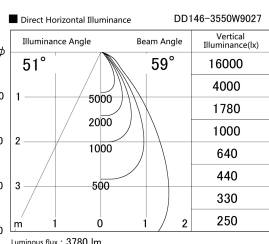

Item no. DD146-3550W9027

Series Name: Cledy versa L-G (DD146)

Installation	Recessed mount
Type	High-efficiency Lens type adjustable downlight
Fixture wattage	32W
Beam angle	59deg
Color Temp.	2700K
CRI	Ra>90
Luminous	3779 lm
Body	Die-cast aluminum alloy
Body finish	N/A
Trim finish	White
Reflector finish	N/A
IP Rate	IP20
Light source	COB module
Input Voltage	AC220~240V
Dimming Type	Non-Dimmable
Certificate	CE,CCC
Cut Hole	150mm