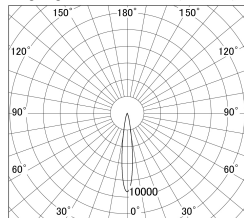

Installation	Recessed mount
Type	High-efficiency Lens type adjustable downlight
Fixture wattage	36W
Beam angle	15deg
Color Temp.	2700K
CRI	Ra>90
Luminous	3249 lm
Body	Die-castaluminumalloy
Body finish	N/A
Trim finish	White
Reflector finish	N/A
IP Rate	IP20
Light source	COB module
Input Voltage	AC220~240V
Dimming Type	Non-Dimmable
Certificate	CE,CCC
Cut Hole	150mm

■ Lighting Distribution Curve (cd/1000 lm)