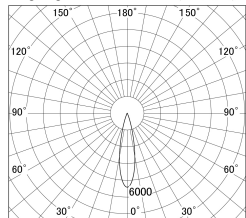

Item no. DD146-4025W9027

Series Name: Cledy versa L-G (DD146)

Installation	Recessed mount
Type	High-efficiency Lens type adjustable downlight
Fixture wattage	36W
Beam angle	23deg
Color Temp.	2700K
CRI	Ra>90
Luminous	4344 lm
Body	Die-castaluminumalloy
Body finish	N/A
Trim finish	White
Reflector finish	N/A
IP Rate	IP20
Light source	COB module
Input Voltage	AC220~240V
Dimming Type	Non-Dimmable
Certificate	CE,CCC
Cut Hole	150mm

■ Lighting Distribution Curve (cd/1000 lm)

■ Direct Horizontal Illuminance DD146-4025W9027