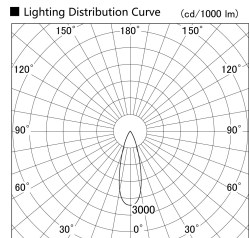

Item no. DD146-4035W9027

Series Name: Cledy versa L-G (DD146)

Installation	Recessed mount
Type	High-efficiency Lens type adjustable downlight
Fixture wattage	36W
Beam angle	32deg
Color Temp.	2700K
CRI	Ra>90
Luminous	4388 lm
Body	Die-cast aluminum alloy
Body finish	N/A
Trim finish	White
Reflector finish	N/A
IP Rate	IP20
Light source	COB module
Input Voltage	AC220~240V
Dimming Type	Non-Dimmable
Certificate	CE,CCC
Cut Hole	150mm