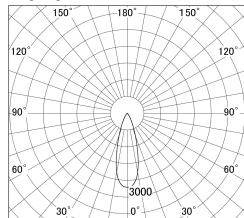

Item no. DD146-4035W9027

Series Name: Cledy versa L-G (DD146)

Installation	Recessed mount
Type	High-efficiency Lens type adjustable downlight
Fixture wattage	36W
Beam angle	32deg
Color Temp.	2700K
CRI	Ra>90
Luminous	4388 lm
Body	Die-castaluminumalloy
Body finish	N/A
Trim finish	White
Reflector finish	N/A
IP Rate	IP20
Light source	COB module
Input Voltage	AC220~240V
Dimming Type	Non-Dimmable
Certificate	CE,CCC
Cut Hole	150mm

■ Lighting Distribution Curve (cd/1000 lm)

■ Direct Horizontal Illuminance DD146-4035W9027