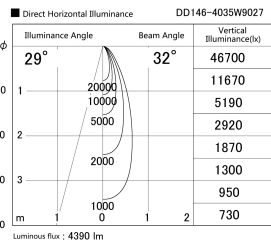

Item no. DD146-4035W9027

Series Name: Cledy versa L-G (DD146)

Installation	Recessed mount
Type	High-efficiency Lens type adjustable downlight
Fixture wattage	36W
Beam angle	32deg
Color Temp.	2700K
CRI	Ra>90
Luminous	4388 lm
Body	Die-cast aluminum alloy
Body finish	N/A
Trim finish	White
Reflector finish	N/A
IP Rate	IP20
Light source	COB module
Input Voltage	AC220~240V
Dimming Type	Non-Dimmable
Certificate	CE,CCC
Cut Hole	150mm