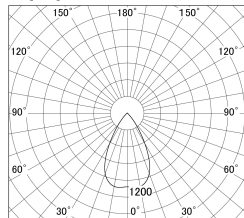

Installation	Recessed mount
Type	High-efficiency Lens type adjustable downlight
Fixture wattage	36W
Beam angle	59deg
Color Temp.	2700K
CRI	Ra>90
Luminous	4210 lm
Body	Die-castaluminumalloy
Body finish	N/A
Trim finish	White
Reflector finish	N/A
IP Rate	IP20
Light source	COB module
Input Voltage	AC220~240V
Dimming Type	Non-Dimmable
Certificate	CE,CCC
Cut Hole	150mm

■ Lighting Distribution Curve (cd/1000 lm)