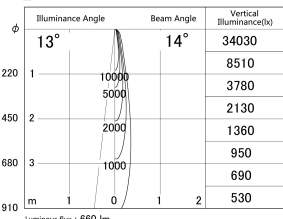

Item no. DD146-0815W9030

Series Name: Cledy versa L-G (DD146)

■ Lighting Distribution Curve (cd/1000 lm)

Installation	Recessed mount
Type	High-efficiency Lens type adjustable downlight
Fixture wattage	7.5W
Beam angle	14deg
Color Temp.	3000K
CRI	Ra>90
Luminous	662 lm
Body	Die-castaluminumalloy
Body finish	N/A
Trim finish	White
Reflector finish	N/A
IP Rate	IP20
Light source	COB module
Input Voltage	AC220~240V
Dimming Type	Non-Dimmable
Certificate	CE,CCC
Cut Hole	100mm