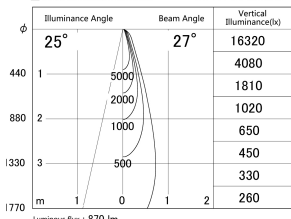

Item no. DD146-0825W9030

Series Name: Cledy versa L-G (DD146)

■ Lighting Distribution Curve (cd/1000 lm)

Installation	Recessed mount
Type	High-efficiency Lens type adjustable downlight
Fixture wattage	7.5W
Beam angle	27deg
Color Temp.	3000K
CRI	Ra>90
Luminous	870 lm
Body	Die-castaluminumalloy
Body finish	N/A
Trim finish	White
Reflector finish	N/A
IP Rate	IP20
Light source	COB module
Input Voltage	AC220~240V
Dimming Type	Non-Dimmable
Certificate	CE,CCC
Cut Hole	100mm