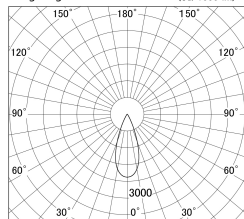

Installation	Recessed mount
Type	High-efficiency Lens type adjustable downlight
Fixture wattage	7.5W
Beam angle	38deg
Color Temp.	3000K
CRI	Ra>90
Luminous	834 lm
Body	Die-castaluminumalloy
Body finish	N/A
Trim finish	White
Reflector finish	N/A
IP Rate	IP20
Light source	COB module
Input Voltage	AC220~240V
Dimming Type	Non-Dimmable
Certificate	CE,CCC
Cut Hole	100mm

■ Lighting Distribution Curve (cd/1000 lm)