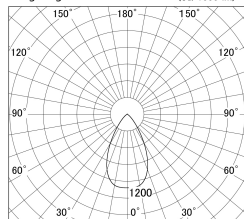

Installation	Recessed mount
Type	High-efficiency Lens type adjustable downlight
Fixture wattage	7.5W
Beam angle	58deg
Color Temp.	3000K
CRI	Ra>90
Luminous	830 lm
Body	Die-castaluminumalloy
Body finish	N/A
Trim finish	White
Reflector finish	N/A
IP Rate	IP20
Light source	COB module
Input Voltage	AC220~240V
Dimming Type	Non-Dimmable
Certificate	CE,CCC
Cut Hole	100mm

■ Lighting Distribution Curve (cd/1000 lm)