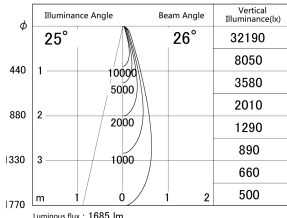

Item no. DD146-1525W9030

Series Name: Cledy versa L-G (DD146)

■ Lighting Distribution Curve (cd/1000 lm)

■ Direct Horizontal Illuminance DD146-1525W9030

Installation	Recessed mount
Type	High-efficiency Lens type adjustable downlight
Fixture wattage	14W
Beam angle	26deg
Color Temp.	3000K
CRI	Ra>90
Luminous	1684 lm
Body	Die-castaluminumalloy
Body finish	N/A
Trim finish	White
Reflector finish	N/A
IP Rate	IP20
Light source	COB module
Input Voltage	AC220~240V
Dimming Type	Non-Dimmable
Certificate	CE,CCC
Cut Hole	100mm