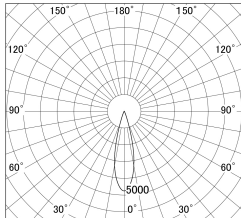

Item no. DD146-1525W9030

Series Name: Cledy versa L-G (DD146)

■ Lighting Distribution Curve (cd/1000 lm)

■ Direct Horizontal Illuminance DD146-1525W9030

Installation	Recessed mount
Type	High-efficiency Lens type adjustable downlight
Fixture wattage	14W
Beam angle	26deg
Color Temp.	3000K
CRI	Ra>90
Luminous	1684 lm
Body	Die-castaluminumalloy
Body finish	N/A
Trim finish	White
Reflector finish	N/A
IP Rate	IP20
Light source	COB module
Input Voltage	AC220~240V
Dimming Type	Non-Dimmable
Certificate	CE,CCC
Cut Hole	100mm