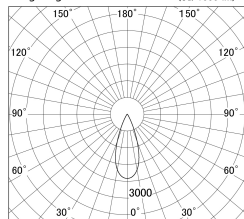

Installation	Recessed mount
Type	High-efficiency Lens type adjustable downlight
Fixture wattage	14W
Beam angle	38deg
Color Temp.	3000K
CRI	Ra>90
Luminous	1614 lm
Body	Die-castaluminumalloy
Body finish	N/A
Trim finish	White
Reflector finish	N/A
IP Rate	IP20
Light source	COB module
Input Voltage	AC220~240V
Dimming Type	Non-Dimmable
Certificate	CE,CCC
Cut Hole	100mm

■ Lighting Distribution Curve (cd/1000 lm)