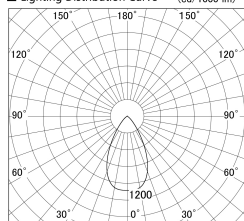

Installation	Recessed mount
Type	High-efficiency Lens type adjustable downlight
Fixture wattage	14W
Beam angle	57deg
Color Temp.	3000K
CRI	Ra>90
Luminous	1605 lm
Body	Die-cast aluminum alloy
Body finish	N/A
Trim finish	White
Reflector finish	N/A
IP Rate	IP20
Light source	COB module
Input Voltage	AC220~240V
Dimming Type	Non-Dimmable
Certificate	CE,CCC
Cut Hole	100mm

■ Lighting Distribution Curve (cd/1000 lm)