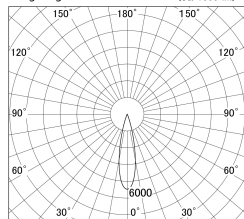

Installation	Recessed mount
Type	High-efficiency Lens type adjustable downlight
Fixture wattage	21W
Beam angle	24deg
Color Temp.	3000K
CRI	Ra>90
Luminous	2504 lm
Body	Die-castaluminumalloy
Body finish	N/A
Trim finish	White
Reflector finish	N/A
IP Rate	IP20
Light source	COB module
Input Voltage	AC220~240V
Dimming Type	Non-Dimmable
Certificate	CE,CCC
Cut Hole	125mm

■ Lighting Distribution Curve (cd/1000 lm)