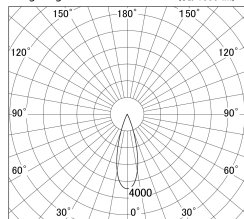

Installation	Recessed mount
Type	High-efficiency Lens type adjustable downlight
Fixture wattage	21W
Beam angle	30deg
Color Temp.	3000K
CRI	Ra>90
Luminous	2514 lm
Body	Die-castaluminumalloy
Body finish	N/A
Trim finish	White
Reflector finish	N/A
IP Rate	IP20
Light source	COB module
Input Voltage	AC220~240V
Dimming Type	Non-Dimmable
Certificate	CE,CCC
Cut Hole	125mm

■ Lighting Distribution Curve (cd/1000 lm)