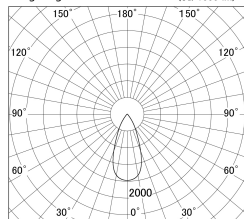

Installation	Recessed mount
Type	High-efficiency Lens type adjustable downlight
Fixture wattage	21W
Beam angle	44deg
Color Temp.	3000K
CRI	Ra>90
Luminous	2291 lm
Body	Die-cast aluminum alloy
Body finish	N/A
Trim finish	White
Reflector finish	N/A
IP Rate	IP20
Light source	COB module
Input Voltage	AC220~240V
Dimming Type	Non-Dimmable
Certificate	CE,CCC
Cut Hole	125mm

■ Lighting Distribution Curve (cd/1000 lm)