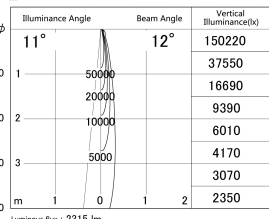

Item no. DD146-2515W9030

Series Name: Cledy versa L-G (DD146)

■ Lighting Distribution Curve (cd/1000 lm)

Installation	Recessed mount
Type	High-efficiency Lens type adjustable downlight
Fixture wattage	24W
Beam angle	12deg
Color Temp.	3000K
CRI	Ra>90
Luminous	2314 lm
Body	Die-cast aluminum alloy
Body finish	N/A
Trim finish	White
Reflector finish	N/A
IP Rate	IP20
Light source	COB module
Input Voltage	AC220~240V
Dimming Type	Non-Dimmable
Certificate	CE,CCC
Cut Hole	125mm