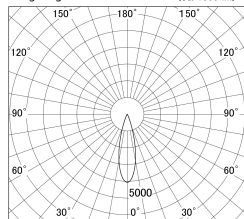

Installation	Recessed mount
Type	High-efficiency Lens type adjustable downlight
Fixture wattage	24W
Beam angle	27deg
Color Temp.	3000K
CRI	Ra>90
Luminous	3162 lm
Body	Die-cast aluminum alloy
Body finish	N/A
Trim finish	White
Reflector finish	N/A
IP Rate	IP20
Light source	COB module
Input Voltage	AC220~240V
Dimming Type	Non-Dimmable
Certificate	CE,CCC
Cut Hole	125mm

■ Lighting Distribution Curve (cd/1000 lm)