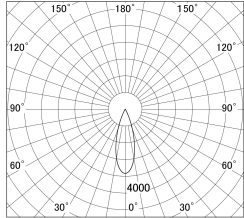

Item no. DD146-2535W9030

Series Name: Cledy versa L-G (DD146)

Installation	Recessed mount
Type	High-efficiency Lens type adjustable downlight
Fixture wattage	24W
Beam angle	32deg
Color Temp.	3000K
CRI	Ra>90
Luminous	3179 lm
Body	Die-castaluminumalloy
Body finish	N/A
Trim finish	White
Reflector finish	N/A
IP Rate	IP20
Light source	COB module
Input Voltage	AC220~240V
Dimming Type	Non-Dimmable
Certificate	CE,CCC
Cut Hole	125mm

■ Lighting Distribution Curve (cd/1000 lm)

■ Direct Horizontal Illuminance DD146-2535W9030