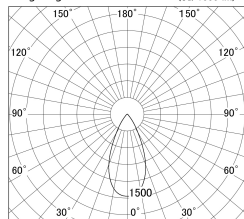

Installation	Recessed mount
Type	High-efficiency Lens type adjustable downlight
Fixture wattage	24W
Beam angle	48deg
Color Temp.	3000K
CRI	Ra>90
Luminous	2913 lm
Body	Die-castaluminumalloy
Body finish	N/A
Trim finish	White
Reflector finish	N/A
IP Rate	IP20
Light source	COB module
Input Voltage	AC220~240V
Dimming Type	Non-Dimmable
Certificate	CE,CCC
Cut Hole	125mm

■ Lighting Distribution Curve (cd/1000 lm)