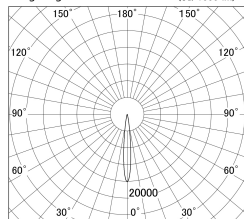

Installation	Recessed mount
Type	High-efficiency Lens type adjustable downlight
Fixture wattage	28W
Beam angle	12deg
Color Temp.	3000K
CRI	Ra>90
Luminous	2648 lm
Body	Die-castaluminumalloy
Body finish	N/A
Trim finish	White
Reflector finish	N/A
IP Rate	IP20
Light source	COB module
Input Voltage	AC220~240V
Dimming Type	Non-Dimmable
Certificate	CE,CCC
Cut Hole	125mm

■ Lighting Distribution Curve (cd/1000 lm)

φ	Illuminance Angle	Beam Angle	Vertical Illuminance(lx)
190	11°	12°	171900
1			42970
380			19100
2			10740
570			6880
3			4770
770			3510
m			2690

Luminous flux : 2650 lm