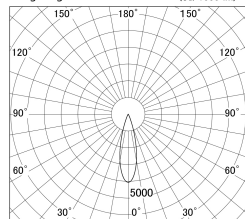

Installation	Recessed mount
Type	High-efficiency Lens type adjustable downlight
Fixture wattage	28W
Beam angle	27deg
Color Temp.	3000K
CRI	Ra>90
Luminous	3655 lm
Body	Die-cast aluminum alloy
Body finish	N/A
Trim finish	White
Reflector finish	N/A
IP Rate	IP20
Light source	COB module
Input Voltage	AC220~240V
Dimming Type	Non-Dimmable
Certificate	CE,CCC
Cut Hole	125mm

■ Lighting Distribution Curve (cd/1000 lm)