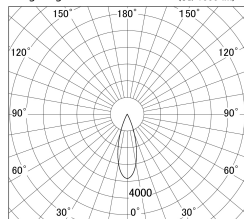

Installation	Recessed mount
Type	High-efficiency Lens type adjustable downlight
Fixture wattage	28W
Beam angle	32deg
Color Temp.	3000K
CRI	Ra>90
Luminous	3675 lm
Body	Die-castaluminumalloy
Body finish	N/A
Trim finish	White
Reflector finish	N/A
IP Rate	IP20
Light source	COB module
Input Voltage	AC220~240V
Dimming Type	Non-Dimmable
Certificate	CE,CCC
Cut Hole	125mm

■ Lighting Distribution Curve (cd/1000 lm)