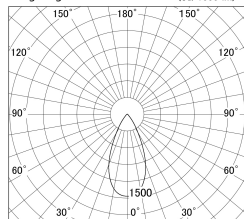

Installation	Recessed mount
Type	High-efficiency Lens type adjustable downlight
Fixture wattage	28W
Beam angle	48deg
Color Temp.	3000K
CRI	Ra>90
Luminous	3367 lm
Body	Die-cast aluminum alloy
Body finish	N/A
Trim finish	White
Reflector finish	N/A
IP Rate	IP20
Light source	COB module
Input Voltage	AC220~240V
Dimming Type	Non-Dimmable
Certificate	CE,CCC
Cut Hole	125mm

■ Lighting Distribution Curve (cd/1000 lm)