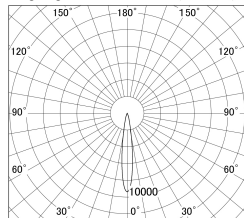

Item no. DD146-3515W9030

Series Name: Cledy versa L-G (DD146)

Installation	Recessed mount
Type	High-efficiency Lens type adjustable downlight
Fixture wattage	32W
Beam angle	15deg
Color Temp.	3000K
CRI	Ra>90
Luminous	2985 lm
Body	Die-castaluminumalloy
Body finish	N/A
Trim finish	White
Reflector finish	N/A
IP Rate	IP20
Light source	COB module
Input Voltage	AC220~240V
Dimming Type	Non-Dimmable
Certificate	CE,CCC
Cut Hole	150mm

■ Lighting Distribution Curve (cd/1000 lm)

■ Direct Horizontal Illuminance DD146-3515W9030