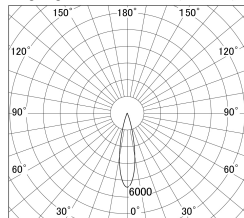

Item no. DD146-3525W9030

Series Name: Cledy versa L-G (DD146)

Installation	Recessed mount
Type	High-efficiency Lens type adjustable downlight
Fixture wattage	32W
Beam angle	23deg
Color Temp.	3000K
CRI	Ra>90
Luminous	3979 lm
Body	Die-castaluminumalloy
Body finish	N/A
Trim finish	White
Reflector finish	N/A
IP Rate	IP20
Light source	COB module
Input Voltage	AC220~240V
Dimming Type	Non-Dimmable
Certificate	CE,CCC
Cut Hole	150mm

■ Lighting Distribution Curve (cd/1000 lm)

■ Direct Horizontal Illuminance DD146-3525W9030