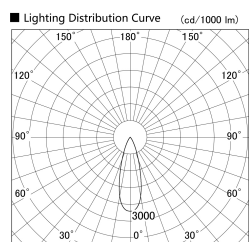

Item no. DD146-3535W9030

Series Name: Cledy versa L-G (DD146)

Installation	Recessed mount
Type	High-efficiency Lens type adjustable downlight
Fixture wattage	32W
Beam angle	32deg
Color Temp.	3000K
CRI	Ra>90
Luminous	4019 lm
Body	Die-castaluminumalloy
Body finish	N/A
Trim finish	White
Reflector finish	N/A
IP Rate	IP20
Light source	COB module
Input Voltage	AC220~240V
Dimming Type	Non-Dimmable
Certificate	CE,CCC
Cut Hole	150mm