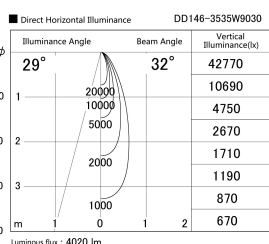

Item no. DD146-3535W9030

Series Name: Cledy versa L-G (DD146)

Installation	Recessed mount
Type	High-efficiency Lens type adjustable downlight
Fixture wattage	32W
Beam angle	32deg
Color Temp.	3000K
CRI	Ra>90
Luminous	4019 lm
Body	Die-castaluminumalloy
Body finish	N/A
Trim finish	White
Reflector finish	N/A
IP Rate	IP20
Light source	COB module
Input Voltage	AC220~240V
Dimming Type	Non-Dimmable
Certificate	CE,CCC
Cut Hole	150mm