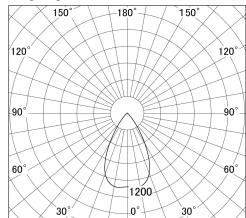

Item no. DD146-3550W9030

Series Name: Cledy versa L-G (DD146)

| | |
|------------------|--|
| Installation | Recessed mount |
| Type | High-efficiency Lens type adjustable downlight |
| Fixture wattage | 32W |
| Beam angle | 59deg |
| Color Temp. | 3000K |
| CRI | Ra>90 |
| Luminous | 3856 lm |
| Body | Die-castaluminumalloy |
| Body finish | N/A |
| Trim finish | White |
| Reflector finish | N/A |
| IP Rate | IP20 |
| Light source | COB module |
| Input Voltage | AC220~240V |
| Dimming Type | Non-Dimmable |
| Certificate | CE,CCC |
| Cut Hole | 150mm |

■ Lighting Distribution Curve (cd/1000 lm)

■ Direct Horizontal Illuminance DD146-3550W9030