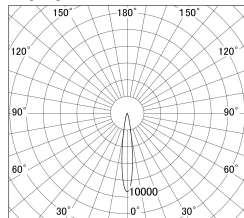

Installation	Recessed mount
Type	High-efficiency Lens type adjustable downlight
Fixture wattage	36W
Beam angle	15deg
Color Temp.	3000K
CRI	Ra>90
Luminous	3315 lm
Body	Die-cast aluminum alloy
Body finish	N/A
Trim finish	White
Reflector finish	N/A
IP Rate	IP20
Light source	COB module
Input Voltage	AC220~240V
Dimming Type	Non-Dimmable
Certificate	CE,CCC
Cut Hole	150mm

■ Lighting Distribution Curve (cd/1000 lm)